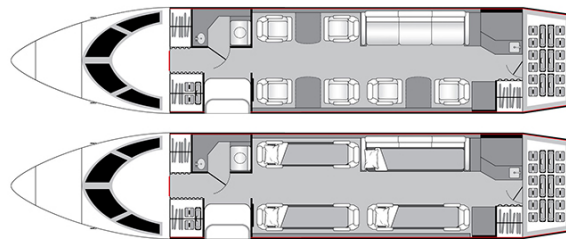

CABIN CONFIGURATION