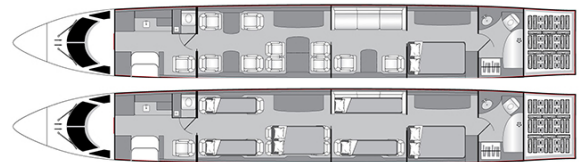

CABIN CONFIGURATION