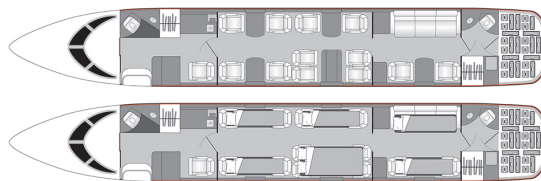

CABIN CONFIGURATION