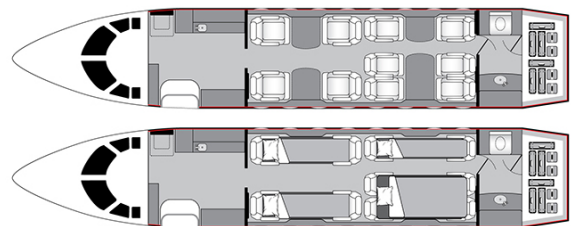

CABIN CONFIGURATION