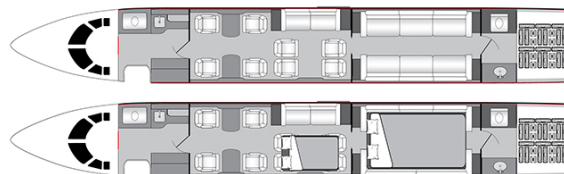

DASSAULT FALCON 900EX EASY N888ZA

AIRCRAFT DETAILS

REGISTRATION	N888ZA	CABIN WIDTH	7' 7"	RANGE	4,500 NM
SEATS	14	CABIN LENGTH	33' 2"	SPEED	482 KTAS
BEDS	4	CABIN HEIGHT	6' 2"	LUGGAGE	127 CU FT
LAVATORY	2	ALTITUDE	40,100 FT	WI-FI	US
YEAR	2007	INTERIOR	2025		

CABIN CONFIGURATION

DASSAULT FALCON 900EX EASY N888ZA

DASSAULT FALCON 900EX EASY N888ZA