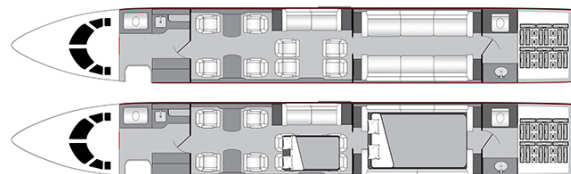

DASSAULT FALCON 900EX EASY N888ZA

AIRCRAFT DETAILS

REGISTRATION	N888ZA	CABIN WIDTH	7' 7"	RANGE	4,500 NM
SEATS	14	CABIN LENGTH	33' 2"	SPEED	482 KTAS
BEDS	4	CABIN HEIGHT	6' 2"	LUGGAGE	127 CU FT
LAVATORY	2	ALTITUDE	40,100 FT	WI-FI	US
YEAR	2007	INTERIOR	2025		

AIRCRAFT AMENITIES

- GOGO AVANCE L5 WIFI — STREAMING ENABLED
- 2 HIGH-DEFINITION MONITORS
- AIRSHOW MOVING MAP
- CABIN ENVIRONMENT CONTROLS
- CD/DVD PLAYER
- POWER OUTLETS
- OVEN
- ICE DRAWER & CHILLER
- GALLEY SINK
- COFFEE & NESPRESSO
- AFT LAVATORY WITH FULL VANITY
- FORWARD CREW LAVATORY

CABIN CONFIGURATION

DASSAULT FALCON 900EX EASY N888ZA

DASSAULT FALCON 900EX EASY N888ZA