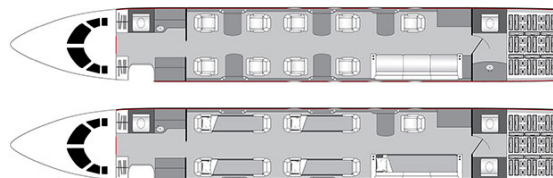

DASSAULT FALCON 900EX EASY N912BD

AIRCRAFT DETAILS

REGISTRATION	N912BD	CABIN WIDTH	7' 7"	RANGE	4,500 NM
SEATS	12	CABIN LENGTH	33' 2"	SPEED	482 KTAS
BEDS	4	CABIN HEIGHT	6' 2"	LUGGAGE	127 CU FT
LAVATORY	2	ALTITUDE	40,100 FT	WI-FI	US
YEAR	2006	INTERIOR	2019		

CABIN CONFIGURATION

DASSAULT FALCON 900EX EASY N912BD

DASSAULT FALCON 900EX EASY N912BD