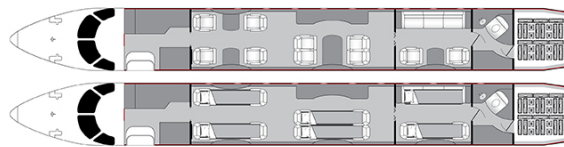

EMBRAER LEGACY 600 N900EM

AIRCRAFT DETAILS

REGISTRATION	N900EM	CABIN WIDTH	6' 9"	RANGE	3,090 NM
SEATS	13	CABIN LENGTH	49' 8"	SPEED	455 KTAS
BEDS	6	CABIN HEIGHT	6' 0"	LUGGAGE	240 CU FT
LAVATORY	1	ALTITUDE	40,900 FT	WI-FI	US

AIRCRAFT AMENITIES

- GOGO AVANCE L5 WIFI
- 2 TV MONITORS
- AIRSHOW MAP
- DVD PLAYER
- POWER OUTLETS
- MICROWAVE & OVEN
- ENCLOSED AFT LAVATORY WITH VANITY

CABIN CONFIGURATION

EMBRAER LEGACY 600 N900EM

EMBRAER LEGACY 600 N900EM