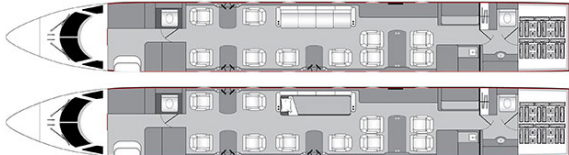

CABIN CONFIGURATION

More beds available upon request.