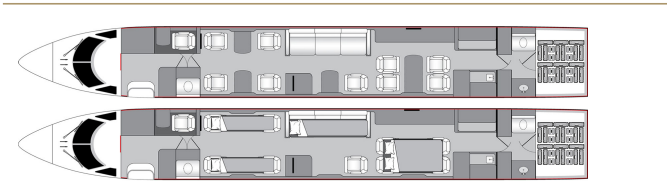

CABIN CONFIGURATION