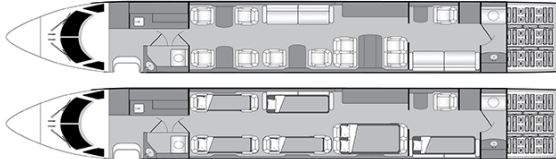

CABIN CONFIGURATION