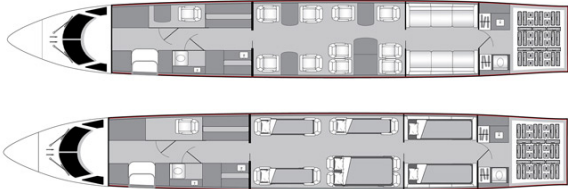

GULFSTREAM G600 N13G

AIRCRAFT DETAILS

REGISTRATION	N13G	CABIN WIDTH	8' 2"	RANGE	6,600 NM
SEATS	16	CABIN LENGTH	45' 2"	SPEED	516 KTAS
BEDS	8	CABIN HEIGHT	6' 5"	LUGGAGE	175 CU FT
LAVATORY	2	ALTITUDE	51,000 FT	WI-FI	US & INTL
YEAR	2021	INTERIOR	2021		

GULFSTREAM G600 N13G

AIRCRAFT AMENITIES

- JETCONNEX WIFI
- 3 LARGE HIGH-DEFINITION MONITORS
- ROKU
- DIRECT TV
- EXTERNALLY MOUNTED CAMERAS
- AIRSHOW MOVING MAP
- CABIN ENVIRONMENT CONTROLS
- POWER OUTLETS
- MICROWAVE & OVEN
- GALLEY SINK
- REFRIGERATOR & CHILLER
- COFFEE & NESPRESSO
- AFT LAVATORY WITH FULL VANITY
- FORWARD CREW LAVATORY

CABIN CONFIGURATION

GULFSTREAM G600 N13G