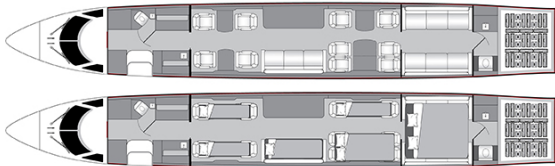

CABIN CONFIGURATION