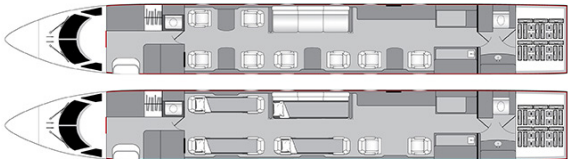

CABIN CONFIGURATION