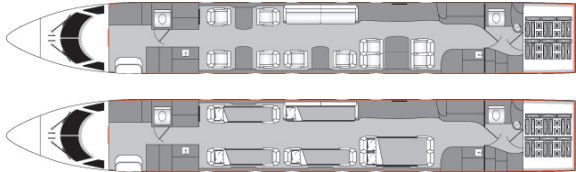

CABIN CONFIGURATION