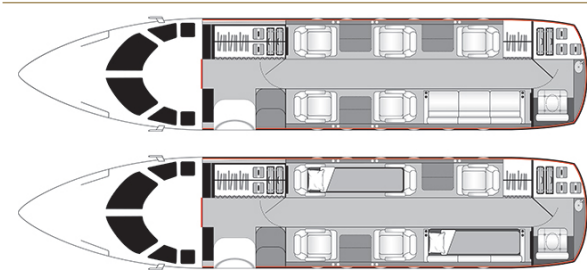

HAWKER 850XP N333MV

AIRCRAFT DETAILS

REGISTRATION	N333MV	CABIN WIDTH	6' 0"	RANGE	3,040 NM
SEATS	8	CABIN LENGTH	21' 4"	SPEED	452 KTAS
BEDS	2	CABIN HEIGHT	5' 9"	LUGGAGE	50 CU FT
LAVATORY	1	ALTITUDE	41,000 FT	WI-FI	US
YEAR	2008	INTERIOR	2020		

CABIN CONFIGURATION

HAWKER 850XP N333MV

HAWKER 850XP N333MV