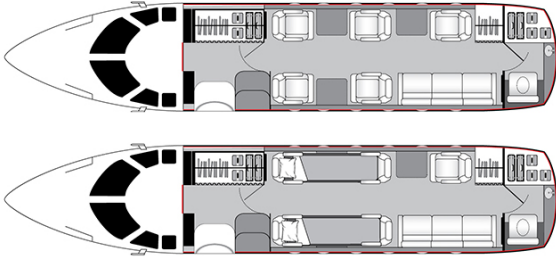

HAWKER 900XP N330GW

AIRCRAFT DETAILS

REGISTRATION	N330GW	CABIN WIDTH	6' 0"	RANGE	2,733 NM
SEATS	8	CABIN LENGTH	21' 3"	SPEED	452 KTAS
BEDS	2	CABIN HEIGHT	5' 8"	LUGGAGE	40 CU FT
LAVATORY	1	ALTITUDE	41,000 FT	WI-FI	US

AIRCRAFT AMENITIES

- GOGO ATG WIFI
- 2 BULKHEAD MONITORS
- AIRSHOW MOVING MAP
- CABIN ENVIRONMENT CONTROLS
- POWER OUTLETS
- COLD STORAGE
- MICROWAVE
- COFFEE MAKER
- ENCLOSED AFT LAVATORY WITH FULL VANITY

CABIN CONFIGURATION

HAWKER 900XP N330GW

HAWKER 900XP N330GW