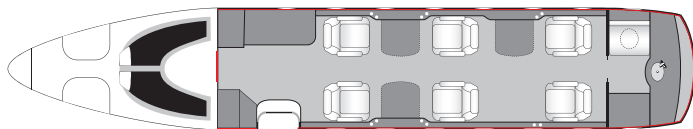

LEARJET 70

Specifications

Seating	6
Range	2,060 NM
Cabin Length	17' 8"
Cabin Height	4' 11"
Cabin Width	5' 1"

Cabin

- 6 executive club seats
- Stowable tables
- Longest seated length in category
- Cockpit closeout privacy curtain
- Passenger wardrobe

Entertainment

- High-speed WiFi domestic U.S.
- Airshow moving map
- HD forward bulkhead monitor
- 5 ergonomic touch screens featuring plug and play HDMI/USB ports
- Full cabin environment control
- Power outlets